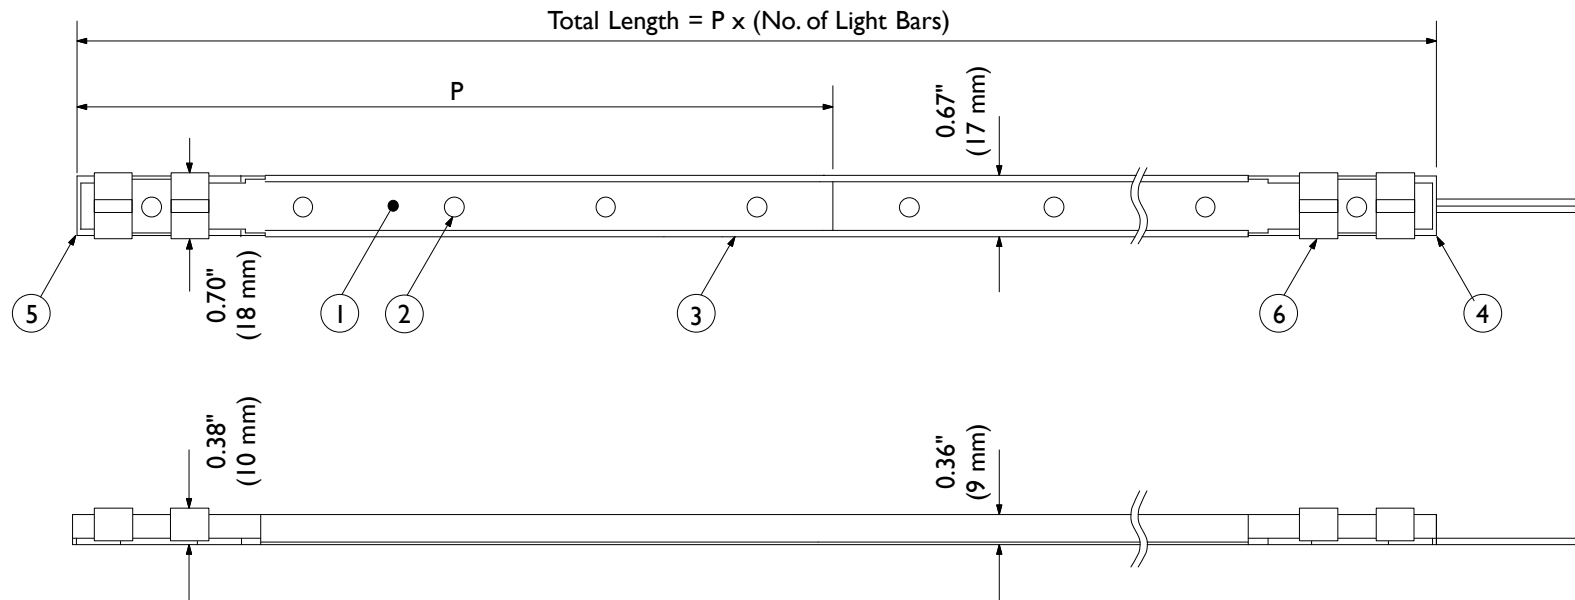

# TokiLux Basic Series

Catalog #	P (Light Bar)	Max. Length
TLX-2000-XX	8 In. (200 mm)	94.625 In. / 2.4 M (12 Light Bars)
TLX-2400-XX	8 In. (200 mm)	94.625 In. / 2.4 M (12 Light Bars)
TLX-2700-XX	8 In. (200 mm)	94.625 In. / 2.4 M (12 Light Bars)
TLX-3000-XX	8 In. (200 mm)	94.625 In. / 2.4 M (12 Light Bars)
TLX-4500-XX	8 In. (200 mm)	94.625 In. / 2.4 M (12 Light Bars)

XX = No. Of Light Bars

TokiLux Specifications			
Input Voltage: 24VDC			
Current: 167mA Per Light Bar			
Power: 4.0 W Per Light Bar			
LED Code	Color	Output	
2000	2000K	50.0 Lm Per Watt	300 Lm Per Ft.
2400	2400K	62.5 Lm Per Watt	375 Lm Per Ft.
2700	2700K	70.0 Lm Per Watt	420 Lm Per Ft.
3000	3000K	72.5 Lm Per Watt	435 Lm Per Ft.
4500	4500K	82.5 Lm Per Watt	495 Lm Per Ft.

## TOKISTAR LIGHTING INC.

1015 E. DISCOVERY LANE  
ANAHEIM, CA 92801  
TEL: 714 772 7005 FAX: 714 772 7014  
email: info@tokistar.com Website: tokistar.com

TokiLux Basic Submittal	No.	Part	Material
Catalog#: TLX-(LED Code)-XX	1	Light Bar	Rigid Polycarbonate
Date: July 1, 2020	2	LED	Solid-State LED
Drawn By: R. Cordova	3	Rail	Rigid Polycarbonate
Scale: 1:2	4	Feed End	Rigid Polycarbonate
Weight: 55g/0.13 lb per ft.	5	End Cap	Rigid Polycarbonate
	6	Retainer Clip	Stainless Steel