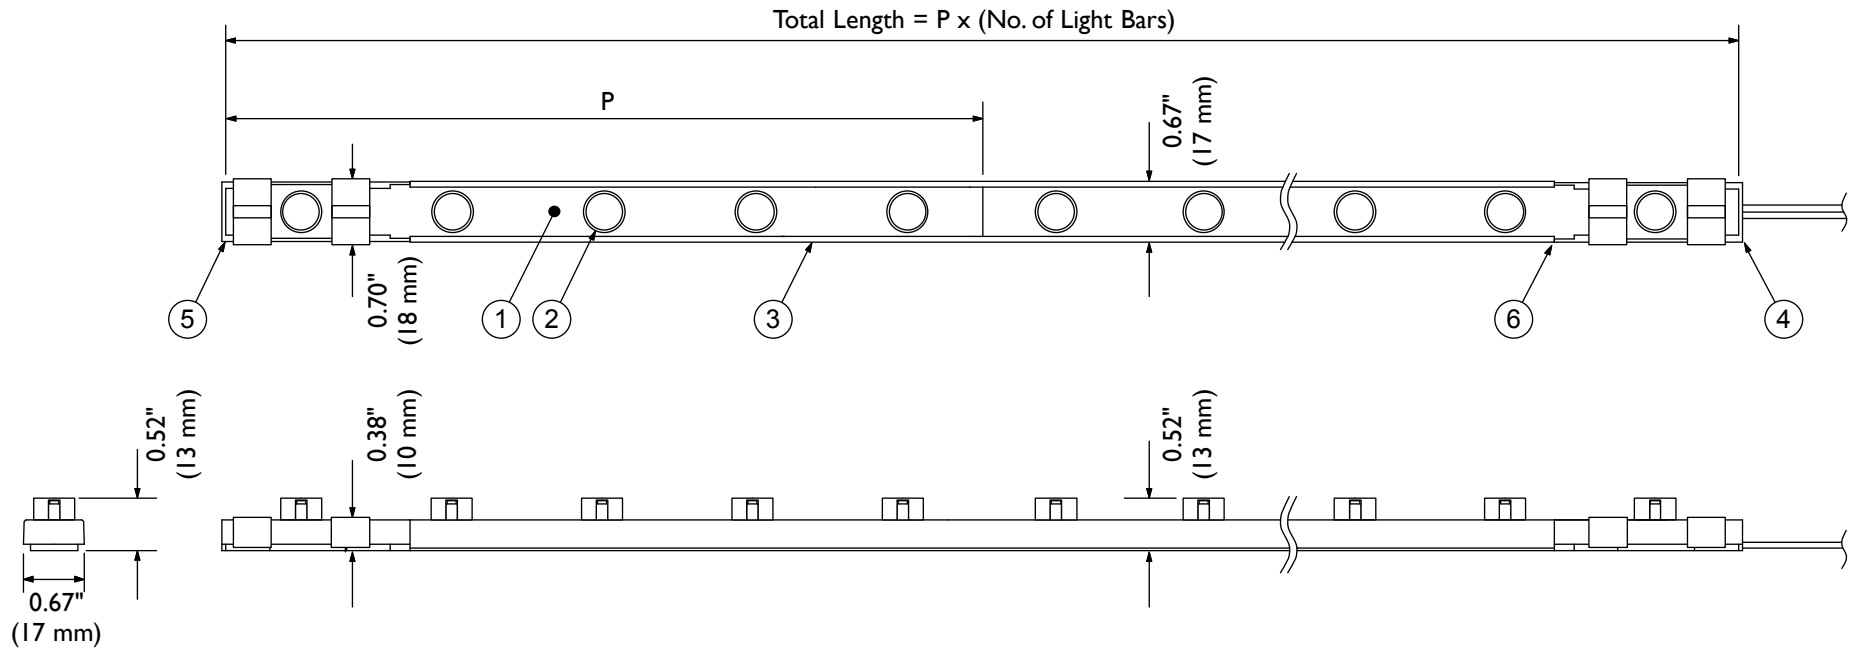

# TLXWG Series / Wall Grazer

Catalog #	P (Light Bar)	Max. Length
TLXWG-(2400, 2700, 3000)-XX	8 In. (200 mm)	94.625"/2.4 M (12 Light Bars)

XX = No. Of Light Bars

TokiLux Wall Grazer Specifications			
Input Voltage: 24VDC			
Current: 167ma Per Light Bar			
Power: 4.0 W Per Light Bar			
LED Code	Color	Output	
2400	2400K	47.5 Lm Per Watt	285 Lm Per Ft.
2700	2700K	47.5 Lm Per Watt	285 Lm Per Ft.
3000	3000K	50 Lm Per Watt	300 Lm Per Ft.
Beam Spread: 18° X 48°			

## TOKISTAR LIGHTING INC.

1015 E. DISCOVERY LANE  
 ANAHEIM, CA 92801  
 TEL: 714 772 7005 FAX: 714 772 7014  
 email: info@tokistar.com Website: tokistar.com

TokiLux Wall Grazer Submittal	No.	Part	Material
Catalog#: TLXWG-(2400, 2700, 3000)-XX	1	Light Bar	Rigid Polycarbonate
Date: July 1, 2020	2	LED	Solid-State LED
Drawn By: R. Cordova	3	Rail	Rigid Polycarbonate
Scale: 1:2	4	Feed End	Rigid Polycarbonate
Weight: 55g/0.13 lb per ft.	5	End Cap	Rigid Polycarbonate
	6	Retainer Clip	Stainless Steel