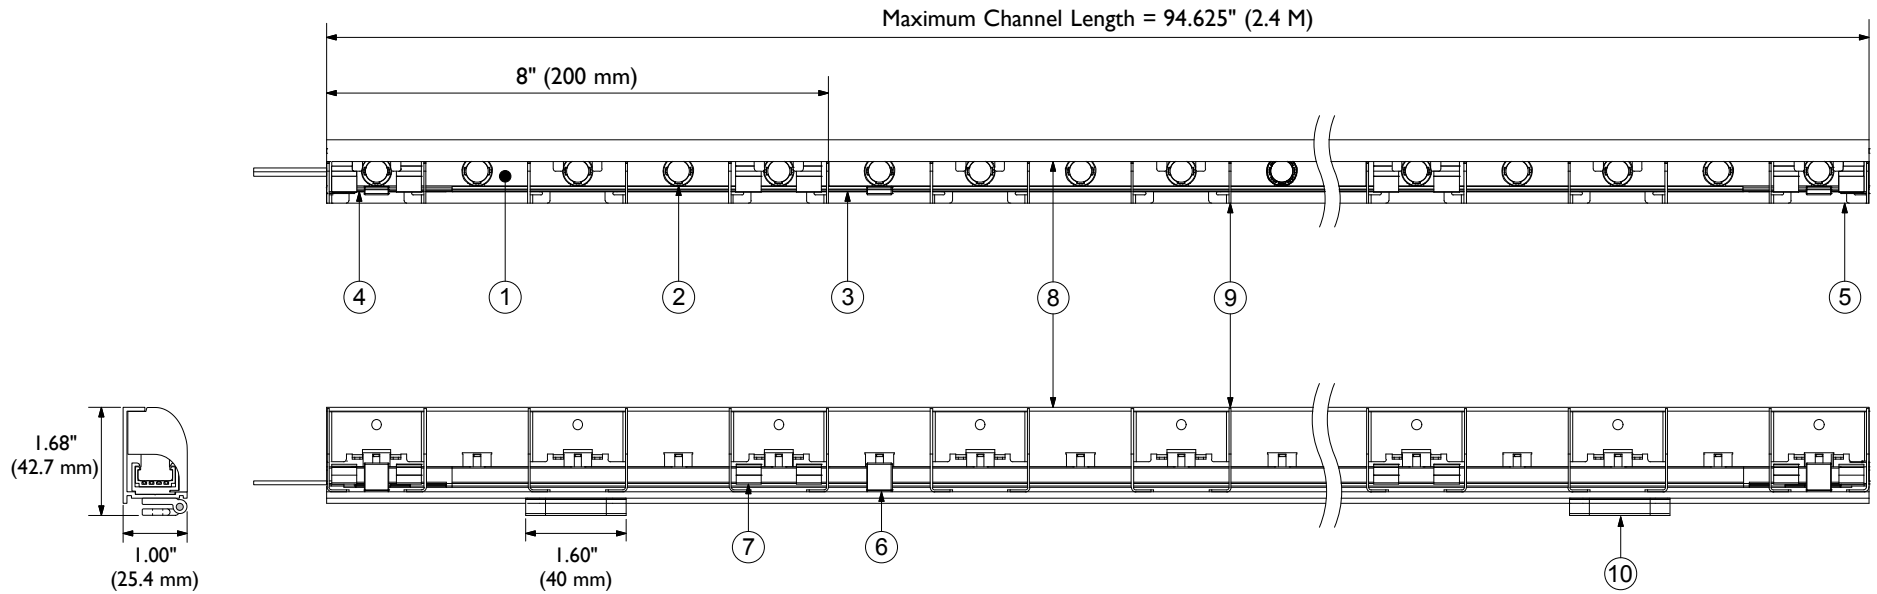

TLXWG-CHV-AB / Wall Grazer w/Channel, Louvers & Adjustable Bracket

Catalog #	Light Bar	Max. Length
TLXWG-CHV-(2400, 2700, 3000)-AB	8 In. (200 mm)	94.625"/2.4 M (12 Light Bars)

AB = Adjustable Bracket

TokiLux Wall Grazer Specifications			
Input Voltage: 24 VDC			
Current: 167mA Per Light Bar			
Power: 4.0W Per Light Bar			
LED Code	Color	Output	
2400	2400K	47.5 Lm Per Watt	285 Lm Per Ft.
2700	2700K	47.5 Lm Per Watt	285 Lm Per Ft.
3000	3000K	50.0 Lm Per Watt	300 Lm Per Ft.
Beam Spread: 18° X 48°			

TOKISTAR LIGHTING INC.

1015 E. DISCOVERY LANE
ANAHEIM, CA 92801
TEL: 714 772 7005 FAX: 714 772 7014
email: info@tokistar.com Website: tokistar.com

TokiLux WG w/Channel, Louver & Adjustable Bracket Submittal	No.	Part	Material
Catalog#: TLXWG-CHV-(2400, 2700, 3000)-AB	1	Light Bar	Rigid Polycarbonate
Date: July 1, 2020	2	LED	Solid-State LED
Drawn By: R. Cordova	3	Rail	Rigid Polycarbonate
Scale: 1:3	4	Feed End	Rigid Polycarbonate
Weight: 230g/0.51 lb per ft.	5	End Cap	Rigid Polycarbonate
	6	Mounting Clamp	Polycarbonate
	7	Retainer Clip	Stainless Steel
	8	Extrusion / Glare Guard	Aluminum
	9	Louver	Aluminum
	10	Adjustable Bracket	POM