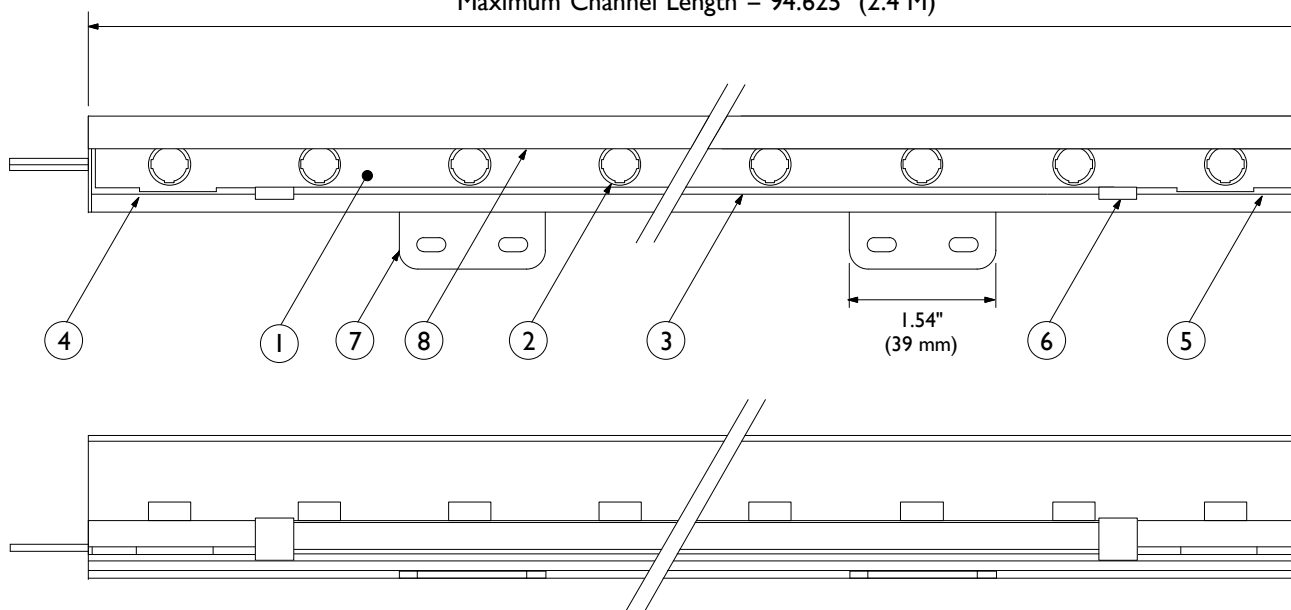

TLXWG-CH-FB/Wall Grazer w/Channel & Fixed Bracket

Maximum Channel Length = 94.625" (2.4 M)

Catalog #	Light Bar	Max. Length
TLXWG-CH-(2400, 2700, 3000)-FB	8 In. (200 mm)	94.625 In. / 2.4 M (12 Light Bars)

FB = Fixed Bracket

TokiLux Wall Grazer Specifications

Input Voltage: 24 VDC

Current: 167mA Per Light Bar

Power: 4.0 W Per Light Bar

LED Code	Color	Output	
2400	2400K	47.5 Lm Per Watt	285 Lm Per Ft.
2700	2700K	47.5 Lm Per Watt	285 Lm Per Ft.
3000	3000K	50.0 Lm Per Watt	300 Lm Per Ft.

Beam Spread: 18° X 48°

TOKISTAR LIGHTING INC.

1015 E. DISCOVERY LANE
ANAHEIM, CA 92801
TEL: 714 772 7005 FAX: 714 772 7014
email: info@tokistar.com Website: tokistar.com

TokiLux WG w/Channel & Fixed Bracket Submittal	No.	Part	Material
Catalog#: TLXWG-CH-(2400,2700,3000)-FB	1	Light Bar	Rigid Polycarbonate
Date: July 1, 2020	2	LED	Solid-State LED
Drawn By: R. Cordova	3	Rail	Rigid Polycarbonate
Scale: 1:2	4	Feed End	Rigid Polycarbonate
Weight: 183g/0.40 lb per ft.	5	End Cap	Rigid Polycarbonate
	6	Mounting Clamp	Polycarbonate
	7	Fixed Bracket	Aluminum
	8	Extrusion	Aluminum