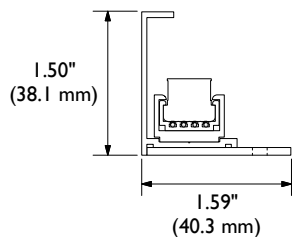

TLXWG-CH-FB/Wall Grazer w/Channel & Fixed Bracket

Maximum Channel Length = 94.625" (2.4 M)

Catalog #	Light Bar	Max. Length
TLXWG-CH-(2400, 2700, 3000)-FB	8 In. (200 mm)	94.625 In. / 2.4 M (12 Light Bars)

FB = Fixed Bracket

TokiLux Wall Grazer Specifications

Input Voltage: 24 VDC

Current: 167mA Per Light Bar

Power: 4.0 W Per Light Bar

LED Code	Color	Output	
2400	2400K	47.5 Lm Per Watt	285 Lm Per Ft.
2700	2700K	47.5 Lm Per Watt	285 Lm Per Ft.
3000	3000K	50.0 Lm Per Watt	300 Lm Per Ft.

Beam Spread: 18° X 48°

TOKISTAR LIGHTING INC.

1015 E. DISCOVERY LANE
ANAHEIM, CA 92801
TEL: 714 772 7005 FAX: 714 772 7014
email: info@tokistar.com Website: tokistar.com

TokiLux WG w/Channel & Fixed Bracket Submittal	No.	Part	Material
Catalog#: TLXWG-CH-(2400,2700,3000)-FB	1	Light Bar	Rigid Polycarbonate
Date: July 1, 2020	2	LED	Solid-State LED
Drawn By: R. Cordova	3	Rail	Rigid Polycarbonate
Scale: 1:2	4	Feed End	Rigid Polycarbonate
Weight: 183g/0.40 lb per ft.	5	End Cap	Rigid Polycarbonate
	6	Mounting Clamp	Polycarbonate
	7	Fixed Bracket	Aluminum
	8	Extrusion	Aluminum