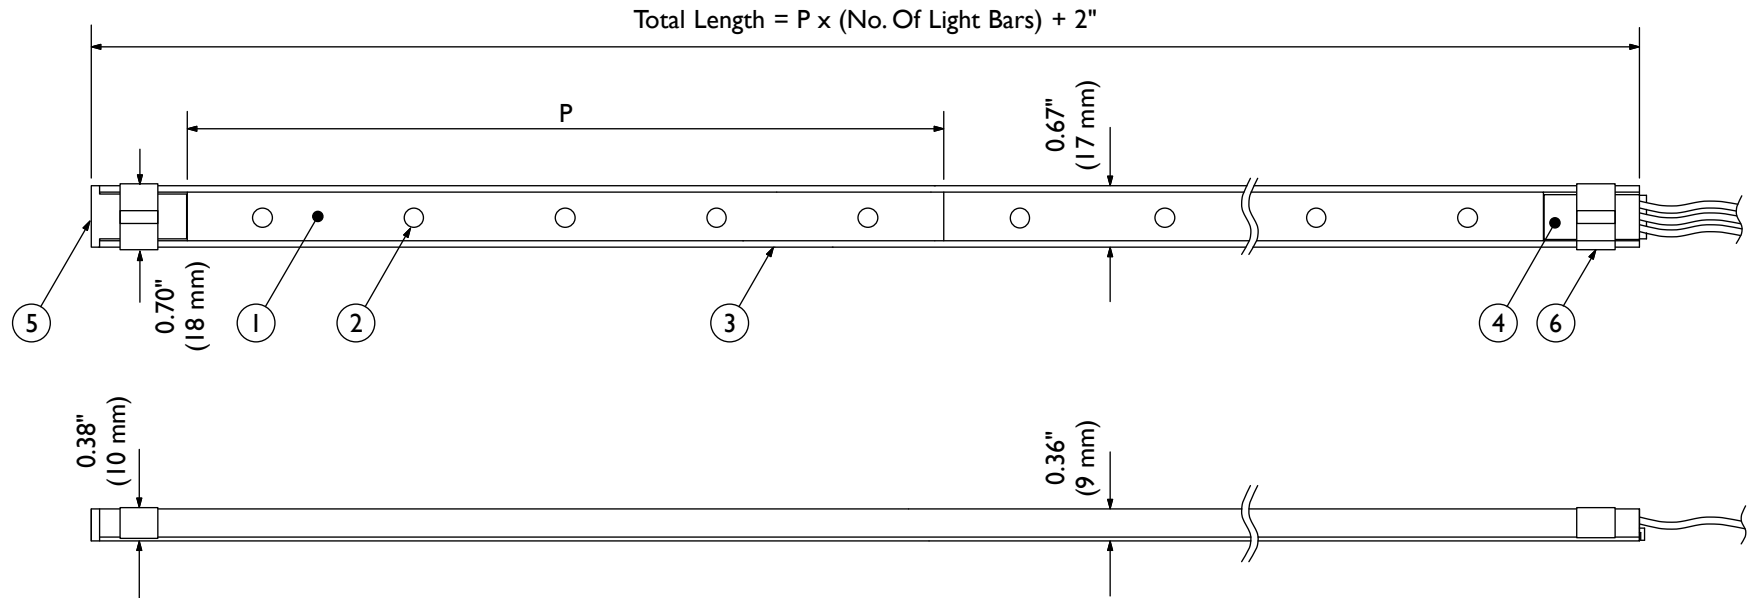

# TokiLux KT / Kelvin Tuning Series

Catalog #	P (Light Bar)	Max. Length
TLX-KT-XX	8 In. (200 mm)	96.5 In. / 2.45 M (12 Light Bars)

XX = No. Of Light Bars

TokiLux KT Specifications			
Input Voltage: 24 VDC			
Current: 167mA Per Light Bar			
Power: 4.0 W Per Light Bar			
Led Code	Color	Output	
KT	2400K-4500K	27.5 Lm-55 Lm Per Watt	165 Lm-330 Lm Per Ft.

## TOKISTAR LIGHTING INC.

1015 E. DISCOVERY LANE  
ANAHEIM, CA 92801  
TEL: 714 772 7005 FAX: 714 772 7014  
email: info@tokistar.com Website: tokistar.com

TokiLux KT Submittal	No.	Part	Material
Catalog#: TLX-KT-XX	1	Light Bar	Rigid Polycarbonate
Date: July 1, 2020	2	LED	Solid-State LED
Drawn By: R. Cordova	3	Rail	Rigid Polycarbonate
Scale: 1:2	4	Feed End	Rigid Polycarbonate
Weight: 55g/0.13 lb per ft.	5	End Cap	Rigid Polycarbonate
	6	Retainer Clip	Stainless Steel