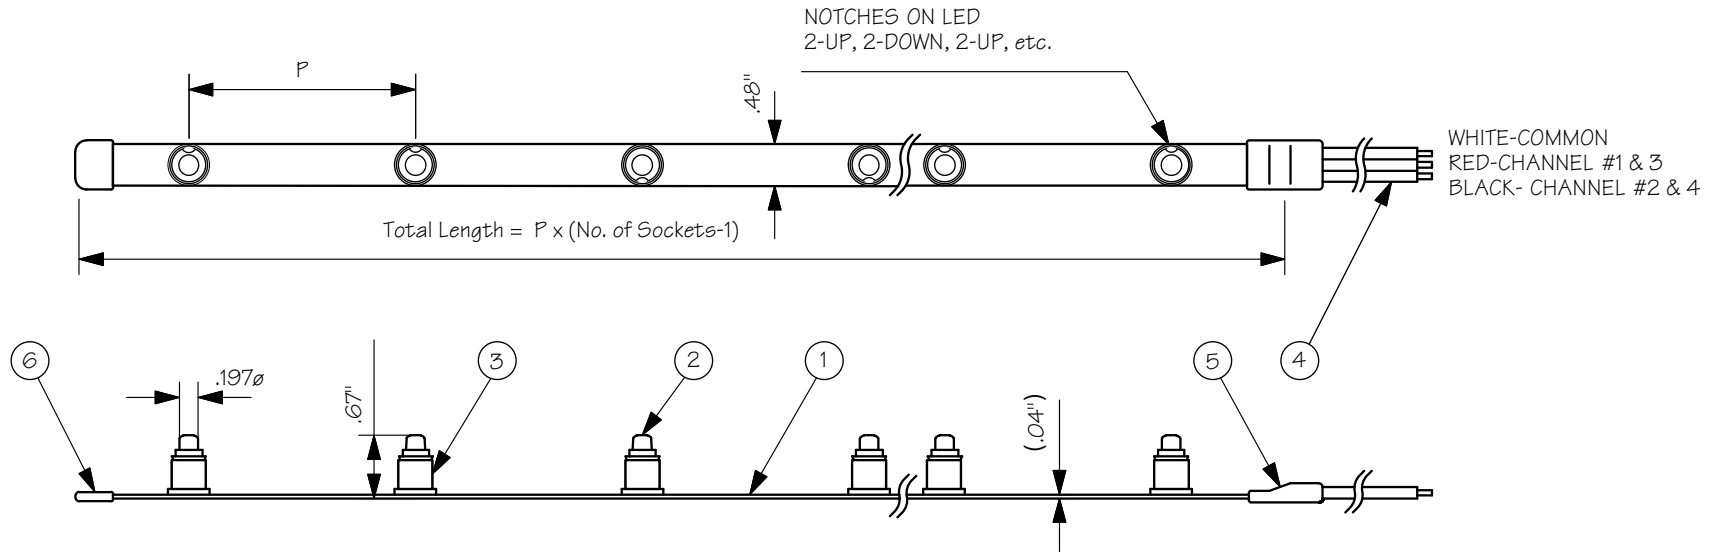

TLW-0.15 Watt TOKILEDS®

CATALOG#	P (INCH)	MAX. LENGTH
TLW-30-__	1.2 ± .08	24 FT.
TLW-50-__	2 ± .08	43 FT.
TLW-80-__	3 ± .12	70 FT.
TLW-100-__	4 ± .16	84 FT.
TLW-150-__	6 ± .20	103 FT.

0.15 WATT TOKILED® 12VDC/12.5mA			
PART#	LED CODE	COLOR	LUMEN
TLED-LW	LW	2000K WHITE	2.0Lm
TLED-WW	WW	2400K WHITE	2.7Lm
TLED-IW	IW	3000K WHITE	3.3Lm
TLED-WH	WH	6500K WHITE	4.2Lm
TLED-AM	AM	AMBER	0.6Lm
TLED-BL	BL	BLUE	0.8Lm
TLED-GR	GR	GREEN	3.3Lm
TLED-MG	MG	MAGENTA	1.0Lm
TLED-PL	PL	PURPLE	0.6Lm
TLED-RD	RD	RED	0.4Lm

TOKISTAR LIGHTING INC.

1015 E. DISCOVERY LANE
ANAHEIM, CA 92801
TEL: 714 772 7005 FAX: 714 772 7014
email: info@tokistar.com Website: tokistar.com

TAPELIGHT SERIES SUBMITTAL	NO.	PART	MATERIAL
CATALOG#: TLW-__-__	1	WIRE	PVC INSULATION WITH PLATED COPPER CONDUCTOR
DATE: SEPTEMBER 1, 2016	2	LED	SOLID STATE LED
DRAWN BY: R. CORDOVA	3	LAMP SOCKET	POLYCARBONATE WITH PLATED COPPER CONTACTS
SCALE: 1:2	4	LEAD WIRE	PVC INSULATION WITH PLATED #18 AWG X 3
WEIGHT: 25 g/ft.	5	CORD PROTECTOR	PVC
	6	END CAP	PVC