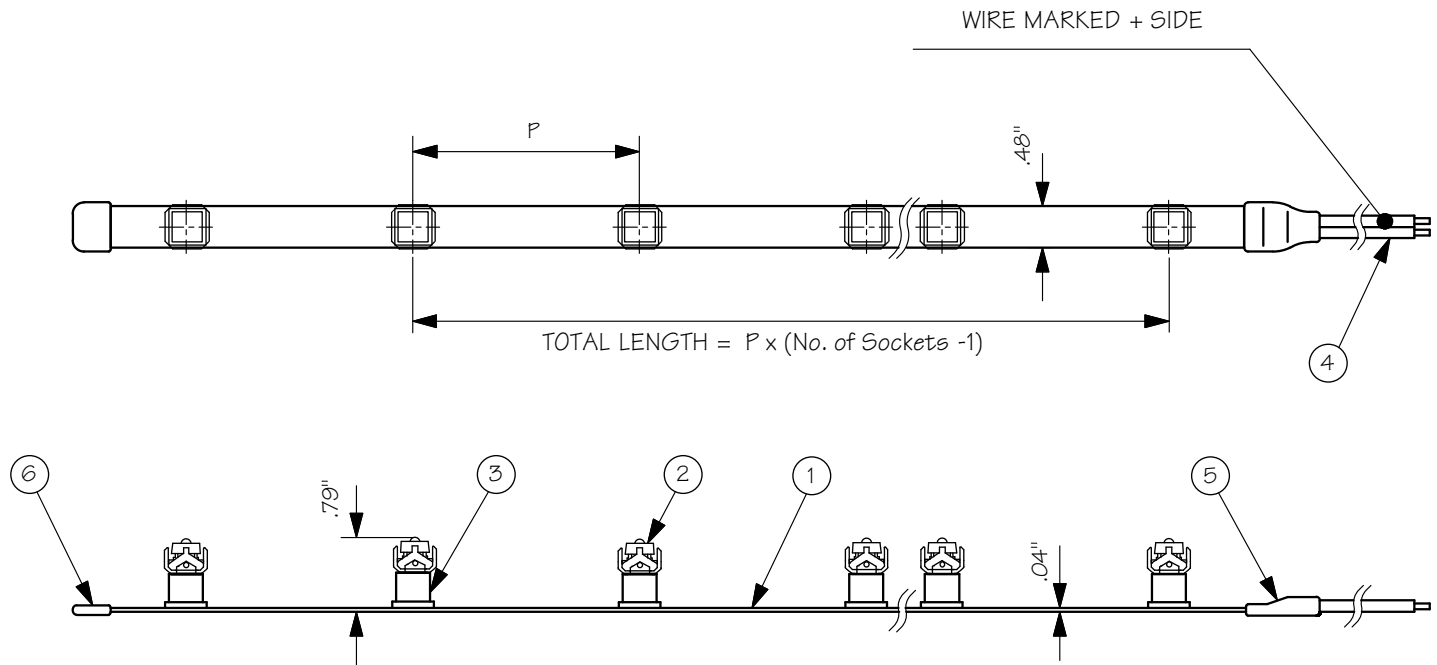

# TLP- 0.24 Watt P4 LEDs

CATALOG#	P (INCH)	MAX. LENGTH
TLP-30-(LED CODE)	1.2 ± .08	16 FT.
TLP-50-(LED CODE)	2 ± .08	27 FT.
TLP-80-(LED CODE)	3 ± .12	35 FT.
TLP-100-(LED CODE)	4 ± .16	39 FT.
TLP-150-(LED CODE)	6 ± .20	48 FT.

## TOKISTAR LIGHTING INC.

1015 E. DISCOVERY LANE  
 ANAHEIM, CA 92801  
 TEL: 714 772 7005 FAX: 714 772 7014  
 email: info@tokistar.com Website: tokistar.com

TAPELIGHT SERIES SUBMITTAL	NO.	PART	MATERIAL
CATALOG#: TLP_-(LED CODE)	1	CABLE	PVC INSULATION WITH PLATED COPPER CONDUCTOR
DATE: SEPTEMBER 1, 2016	2	LED	SOLID STATE LED
DRAWN BY: R. CORDOVA	3	LAMP SOCKET	POLYCARBONATE WITH PLATED COPPER CONTACTS
SCALE: 1:2	4	LEAD WIRE	PVC INSULATION WITH PLATED #18 AWG X 2
WEIGHT: 21g/ft.	5	CORD PROTECTOR	PVC
	6	END CAP	PVC