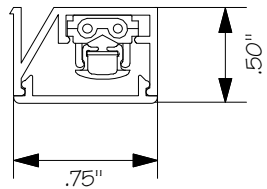

RC Series-0.2 Watt LED

SCALE: 1:1

CATALOG#	P (INCH)	MAX. LENGTH
RC(D)-30-(LED CODE)	1.2 ± .08	20 FT.
RC(D)-50-(LED CODE)	2 ± .08	33 FT.
RC(D)-80-(LED CODE)	3 ± .12	50 FT.
RC(D)-100-(LED CODE)	4 ± .16	60 FT.
RC(D)-150-(LED CODE)	6 ± .20	70 FT.

DATE: NOVEMBER 5, 2010

DRAWN BY: R. CORDOVA

SCALE: 1:2

WEIGHT: 58g/ft