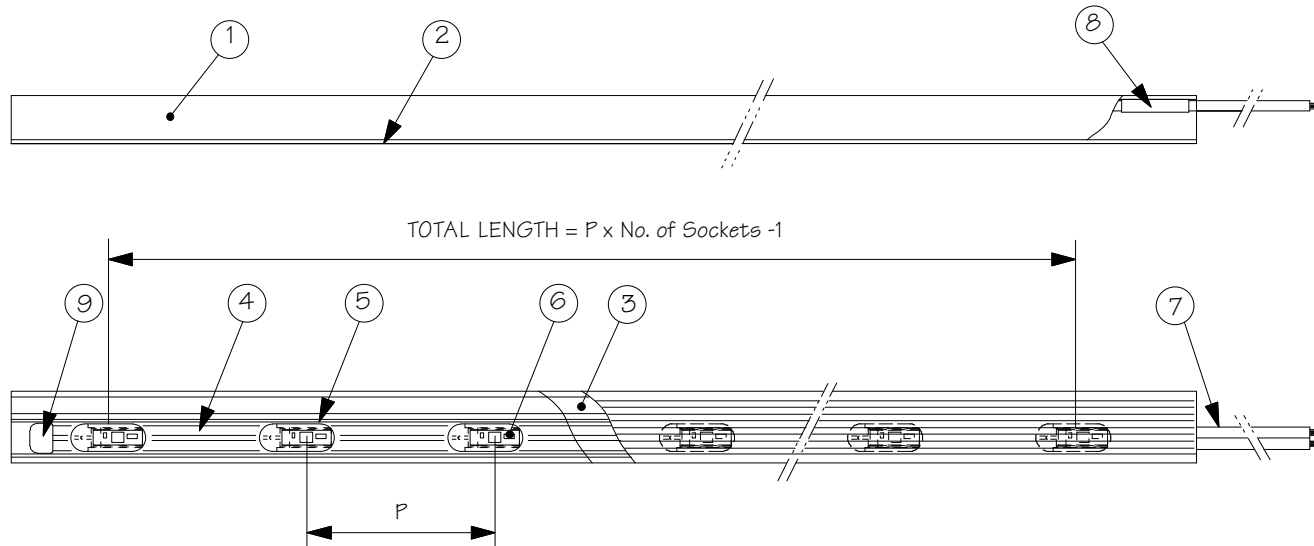

RC Series-0.2 Watt LED

SCALE: 1:1

CATALOG#	P (INCH)	MAX. LENGTH
RC(D)-30-(LED CODE)	1.2 ± .08	20 FT.
RC(D)-50-(LED CODE)	2 ± .08	33 FT.
RC(D)-80-(LED CODE)	3 ± .12	50 FT.
RC(D)-100-(LED CODE)	4 ± .16	60 FT.
RC(D)-150-(LED CODE)	6 ± .20	70 FT.

NO.	PART	MATERIAL
1	BASE	POLYCARBONATE
2	COVER	POLYCARBONATE
3	DIFFUSER (OPTIONAL)	POLYESTER
4	CABLE	PVC INSULATION WITH PLATED #18 AWG x 2
5	SOCKET	POLYCARBONATE
6	LED	SOLID STATE LED
7	LEAD WIRE	PVC INSULATION WITH PLATED #18 AWG x 2
8	CORD PROTECTOR	PVC
9	END CAP	PVC

DATE: NOVEMBER 5, 2010

DRAWN BY: R. CORDOVA

SCALE: 1:2

WEIGHT: 58g/ft