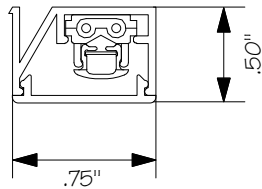

RC Series-0.48 Watt INCANDESCENT LAMP

SCALE: 1:1

CATALOG#	P (INCH)	MAX. LENGTH
RC(D)-30-201	1.2 ± .08	12 FT.
RC(D)-50-201	2 ± .08	20 FT.
RC(D)-80-201	3 ± .12	24 FT.
RC(D)-100-201	4 ± .16	30 FT.
RC(D)-150-201	6 ± .20	36 FT.

SERIES CODE
 RC : CLEAR LENS
 RCD : WITH CLEAR LENS AND DIFFUSER

0.48 WATT INCANDESCENT LAMP 12VAC/40mA			
PART#	LAMP CODE	COLOR	LUMEN
CL-201	201	1800K WHITE	0.44 Lm

NO.	PART	MATERIAL
1	BASE	POLYCARBONATE
2	COVER	POLYCARBONATE
3	DIFFUSER (OPTIONAL)	POLYESTER
4	CABLE	PVC INSULATION WITH PLATED #18 AWG x 2
5	SOCKET	POLYCARBONATE
6	LAMP	INCANDESCENT LAMP
7	LEAD WIRE	PVC INSULATION WITH PLATED #18 AWG x 2
8	CORD PROTECTOR	PVC
9	END CAP	PVC

DRAWN BY: R. CORDOVA

SCALE: 1:2

WEIGHT: 58g/ft