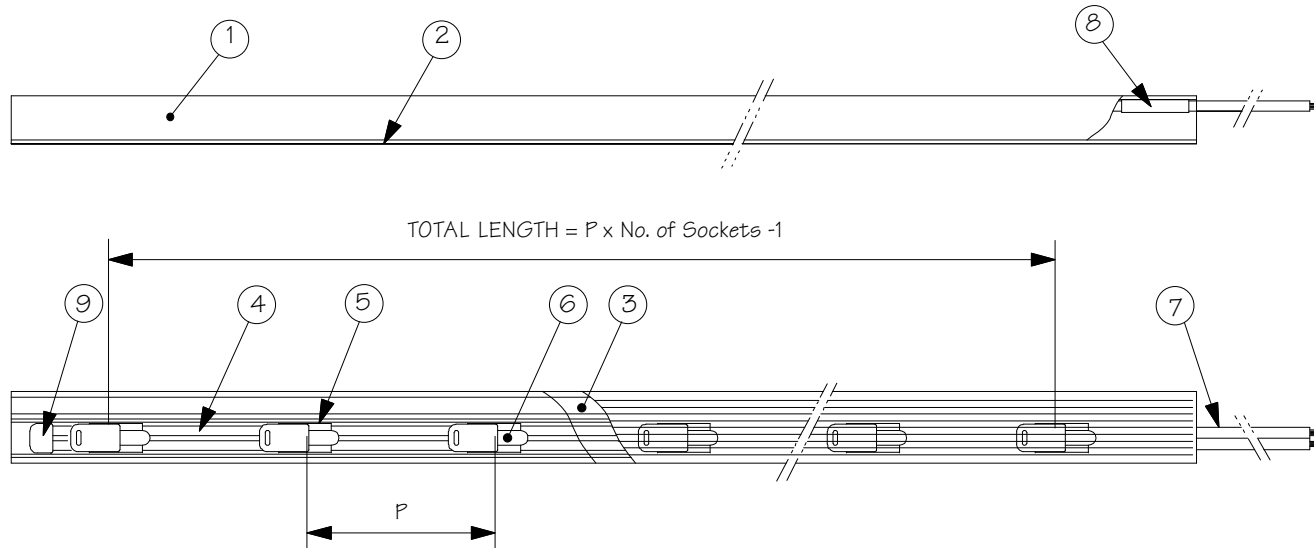

RC Series-0.48 Watt INCANDESCENT LAMP

SCALE: 1:1

CATALOG#	P (INCH)	MAX. LENGTH
RC(D)-30-201	1.2 ± .08	12 FT.
RC(D)-50-201	2 ± .08	20 FT.
RC(D)-80-201	3 ± .12	24 FT.
RC(D)-100-201	4 ± .16	30 FT.
RC(D)-150-201	6 ± .20	36 FT.

SERIES CODE
 RC : CLEAR LENS
 RCD : WITH CLEAR LENS AND DIFFUSER

0.48 WATT INCANDESCENT LAMP 12VAC/40mA			
PART#	LAMP CODE	COLOR	LUMEN
CL-201	201	1800K WHITE	0.44 Lm

NO.	PART	MATERIAL
1	BASE	POLYCARBONATE
2	COVER	POLYCARBONATE
3	DIFFUSER (OPTIONAL)	POLYESTER
4	CABLE	PVC INSULATION WITH PLATED #18 AWG x 2
5	SOCKET	POLYCARBONATE
6	LAMP	INCANDESCENT LAMP
7	LEAD WIRE	PVC INSULATION WITH PLATED #18 AWG x 2
8	CORD PROTECTOR	PVC
9	END CAP	PVC

DRAWN BY: R. CORDOVA

SCALE: 1:2

WEIGHT: 58g/ft