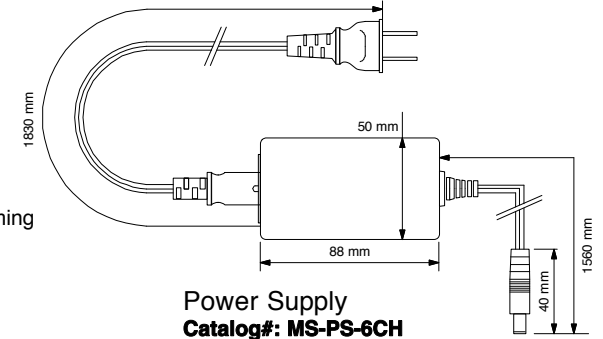

Finish Options

Silver (S)
Black (B)

Standard lengths
30 mm, 150 mm, 250 mm
Custom lengths available
on request.

How To Specify

Catalog# MSP-XXXX - XXD - X - XXX

LED Color	Lens Optics	Finish	Stem Length (In mm)
2700	16	S - Silver	
3000	24	B - Black	
4000	30		
5000			

Power Supply & Distribution Box

Power Distribution Box

Catalog#: LPS-350-6CH
Input: 5VDC
Output: 350mA x 6 channel
Output Rating: Max. 10.5 Watt

Catalog#: LPSDM-350-6CH
Features Optional 0/1-10VDC Dimming
or Self-Dimming Dial