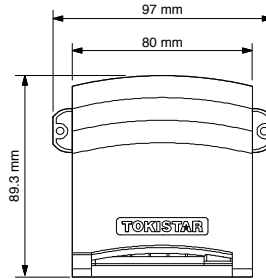

Finish Options

Silver (S)
Black (B)

Standard lengths
30 mm, 150 mm, 250 mm
Custom lengths available
on request.

How To Specify

Catalog# MSP-XXXX - XXD - X - XXX

LED Color	Lens Optics	Finish	Stem Length (In mm)
2700	16	S - Silver	
3000	24	B - Black	
4000	30		
5000			

Power Supply & Distribution Box

Power Distribution Box

Catalog#: LPS-350-6CH
Input: 5VDC
Output: 350mA x 6 channel
Output Rating: Max. 10.5 Watt

Catalog#: LPSDM-350-6CH
Features Optional 0/1-10VDC Dimming
or Self-Dimming Dial