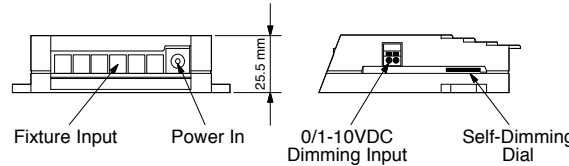

Finish Options

Silver (S)
Black (B)

Standard lengths
30 mm, 150 mm, 250 mm
Custom lengths available
on request.

How To Specify

Catalog# MSP-XXXX - XXD - X - XXX

LED Color	Lens Optics	Finish	Stem Length (In mm)
2700	16	S - Silver	
3000	24	B - Black	
4000	30		
5000			

Power Supply & Distribution Box

Power Distribution Box

Catalog#: LPS-350-6CH
Input: 5VDC
Output: 350mA x 6 channel
Output Rating: Max. 10.5 Watt

Catalog#: LPSDM-350-6CH
Features Optional 0/1-10VDC Dimming
or Self-Dimming Dial