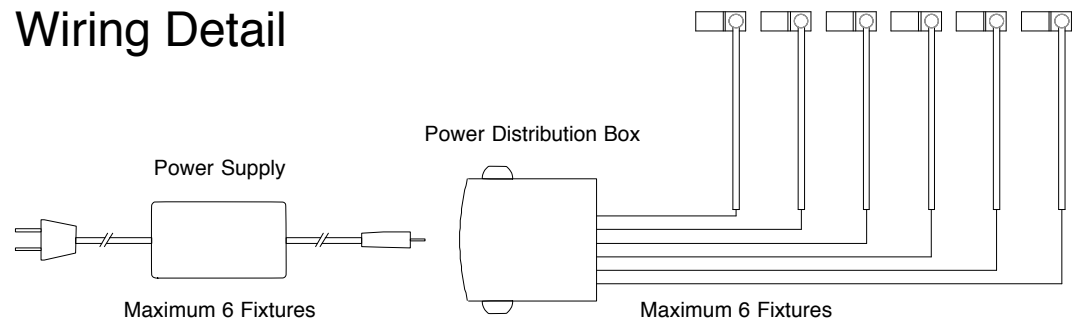

Wiring Detail

TOKISTAR LIGHTING INC.

1015 E. DISCOVERY LANE
ANAHEIM, CA 92801
TEL: 714 772 7005 FAX: 714 772 7014
email: info@tokistar.com Website: tokistar.com

DESCRIPTION: Micro Spotlight Detail

DATE: May 1, 2016

SCALE: NTS

DRAWING #: 050116-RCA

DRAWN BY: R. CORDOVA