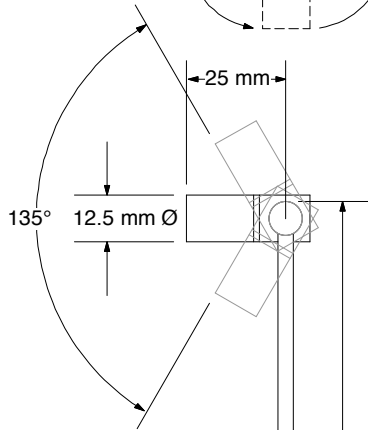

Fixture / Socket Detail

Top View

Fixture can rotate 360°

Lens Options
16°, 24°, 30°

LED Color Options

Color: 2700K
Power: 1.2 watt / LED
Voltage: 5 VDC
Output:
16° Lens / 97 Lm
24° Lens / 97 Lm
30° Lens / 80 Lm

Color: 3000K
Power: 1.2 watt/LED
Voltage: 5 VDC
Output:
16° Lens / 97 Lm
24° Lens / 97 Lm
30° Lens / 80 Lm

Color: 4000K & 5000K
Power: 1.2 watt/LED
Voltage: 5 VDC
Output:
16° Lens / 105 Lm
24° Lens / 105 Lm
30° Lens / 85 Lm

Finish Options

Silver (S)
Black (B)

Standard lengths
30 mm, 150 mm, 250 mm
Custom lengths available
on request.

How To Specify

Catalog# MSP-XXXX - XXD - X - XXX

LED Color	Lens Optics	Finish	Stem Length (In mm)
2700	16	S - Silver	
3000	24	B - Black	
4000	30		
5000			

Power Supply & Distribution Box

Power Distribution Box

Catalog#: LPS-350-6CH
Input: 5VDC
Output: 350mA x 6 channel
Output Rating: Max. 10.5 Watt

Catalog#: LPSDM-350-6CH
Features Optional 0/1-10VDC Dimming
or Self-Dimming Dial