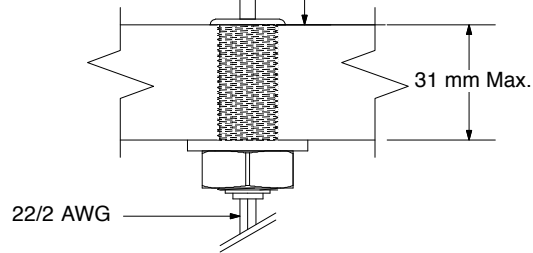

Fixture / Socket Detail

Top View

Fixture can rotate 360°

Lens Options
16°, 24°, 30°

LED Color Options

Color: 2700K
Power: 1.2 watt / LED
Voltage: 5 VDC
Output:
16° Lens / 97 Lm
24° Lens / 97 Lm
30° Lens / 80 Lm

Color: 3000K
Power: 1.2 watt/LED
Voltage: 5 VDC
Output:
16° Lens / 97 Lm
24° Lens / 97 Lm
30° Lens / 80 Lm

Color: 4000K & 5000K
Power: 1.2 watt/LED
Voltage: 5 VDC
Output:
16° Lens / 105 Lm
24° Lens / 105 Lm
30° Lens / 85 Lm

Finish Options

Silver (S)
Black (B)

Standard lengths
30 mm, 150 mm, 250 mm
Custom lengths available
on request.

How To Specify

Catalog# MSP-XXXX - XXD - X - XXX

LED Color	Lens Optics	Finish	Stem Length (In mm)
2700	16	S - Silver	
3000	24	B - Black	
4000	30		
5000			

Power Supply & Distribution Box

Power Distribution Box

Catalog#: LPS-350-6CH
Input: 5VDC
Output: 350mA x 6 channel
Output Rating: Max. 10.5 Watt

Catalog#: LPSDM-350-6CH
Features Optional 0/1-10VDC Dimming
or Self-Dimming Dial