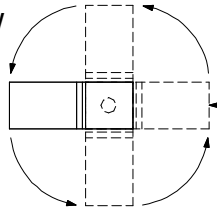

Fixture / Socket Detail

Top View

Fixture can rotate 360°

Lens Options
16°, 24°, 30°

LED Color Options

Color: 2700K
Power: 1.2 watt / LED
Voltage: 5 VDC
Output:
16° Lens / 97 Lm
24° Lens / 97 Lm
30° Lens / 80 Lm

Finish Options

Silver (S)
Black (B)

Standard lengths
30 mm, 150 mm, 250 mm
Custom lengths available
on request.

How To Specify

Catalog# MSP-XXXX - XXD - X - XXX

LED Color	Lens Optics	Finish	Stem Length (In mm)
2700	16	S - Silver	
3000	24	B - Black	
4000	30		
5000			

Power Supply & Distribution Box

Power Distribution Box

Catalog#: LPS-350-6CH
Input: 5VDC
Output: 350mA x 6 channel
Output Rating: Max. 10.5 Watt

Catalog#: LPSDM-350-6CH
Features Optional 0/1-10VDC Dimming
or Self-Dimming Dial