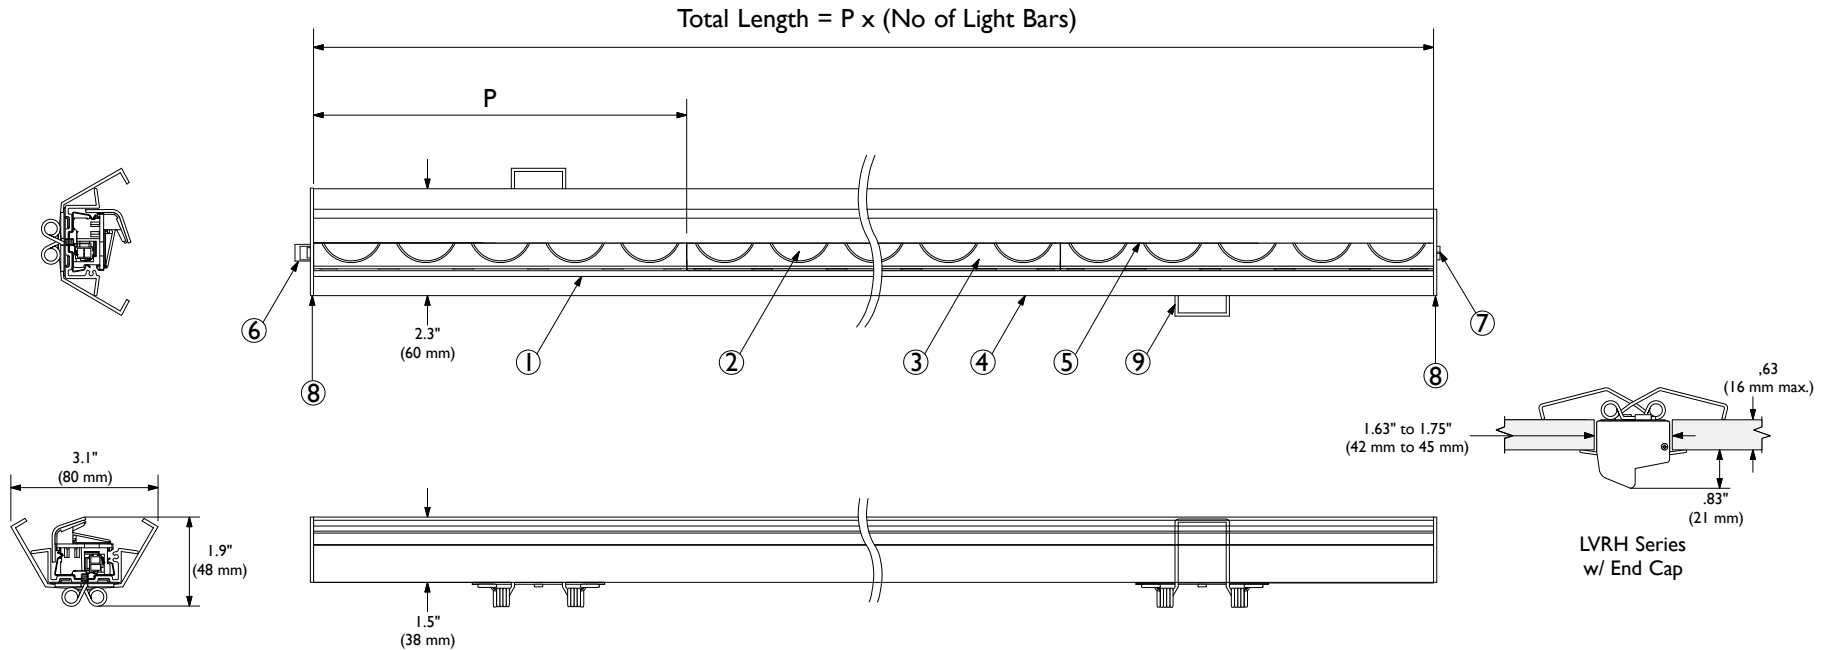

Light Veil / Recessed with Hinge

Catalog #	P (Light Bar)	Max. Length
LVRH-(2700, 3000, 4000)-XX	8" / 200 mm	17.75' / 4.8 M (24 Light Bars)

XX = Number of Light Bars

Light Veil Specifications			
Input Voltage 24 VDC			
Current 167mA Per Light Bar			
Power: 4.0 W Per Light Bar			
Code	Color	Output	
2700	2700K	42.5 Lm Per Watt	255 Lm Per Ft.
3000	3000K	44.0 Lm Per Watt	263 Lm Per Ft.
4000	4000K	47.5 Lm Per Watt	285 Lm Per Ft.

TOKISTAR LIGHTING INC.

1015 E. DISCOVERY LANE
ANAHEIM, CA 92801
TEL: 714 772 7005 FAX: 714 772 7014
email: info@tokistar.com Website: tokistar.com

Light Veil LVRH Series Submittal	No.	Part	Material
Catalog#: LVRH-(LED Code)-XX	1	Light Bar	Rigid Polycarbonate
Date: January 11, 2018	2	LED	Solid-State LED
Drawn By: R. Cordova	3	Clear Cover	Rigid Polycarbonate
Scale: 1:4	4	Extrusion	Powder Coated Aluminum
Weight: 1 lb. / Ft. (1.5 Kg / M)	5	Baffle	Powder Coated Aluminum
	6	Male Connector	Nylon
	7	Female Connector	Nylon
	8	End Cap	Powder Coated Aluminum
	9	Hinge	Steel