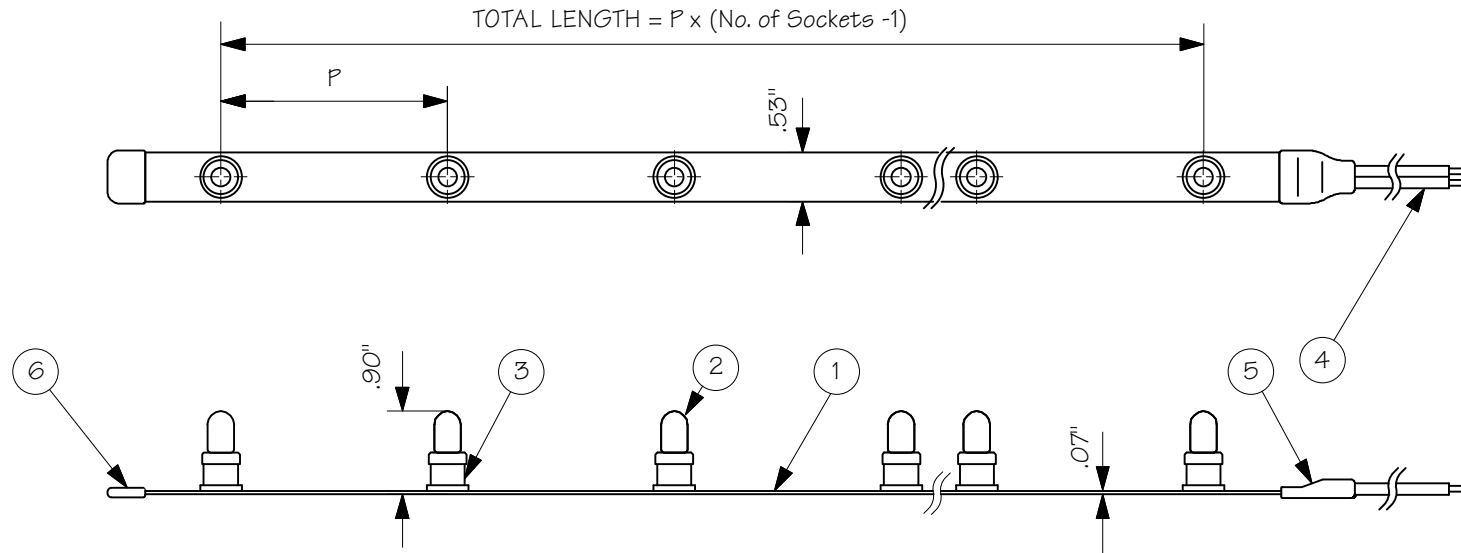

LS-1.8 Watt Incandescent

CATALOG#	P (INCH)	MAX. LENGTH
LSW-30-105a	1.2 ± .08	15 FT.
LSW-50-105a	2 ± .08	26 FT.
LSW-80-105a	3 ± .12	34 FT.
LS(W,C,B)-100-105a	4 ± .16	40 FT.
LS(W,C,B)-150-105a	6 ± .20	48 FT.
LS(W,C,B)-300-105a	12 ± .40	72 FT.

1.8 WATT LAMP 24VAC/75mA			
PART#	LAMP CODE	COLOR	LUMEN
TB-105a	105a	2000K WHITE	3.8Lm

LS CABLE COLOR CODE: W=WHITE, C=CLEAR, B=BROWN
 CLEAR AND BROWN AVAILABLE IN 4", 6" AND 12" SPACING ONLY

TOKISTAR LIGHTING INC.

1015 E. DISCOVERY LANE
 ANAHEIM, CA 92801
 TEL: 714 772 7005 FAX: 714 772 7014
 email: info@tokistar.com Website: tokistar.com

TAPELIGHT SERIES SUBMITTAL	NO.	PART	MATERIAL
CATALOG#: LS_-_105a	1	CABLE	PVC INSULATION WITH PLATED COPPER CONDUCTOR
DATE: DECEMBER 20, 2012	2	LAMP	INCANDESCENT LAMP
DRAWN BY: R. CORDOVA	3	SOCKET	POLYCARBONATE WITH PLATED COPPER CONTACTS
SCALE: 1:2	4	LEAD WIRE	PVC INSULATION WITH PLATED #12 AWG X 2
WEIGHT: 31g/ft.	5	CORD PROTECTOR	PVC
	6	END CAP	PVC