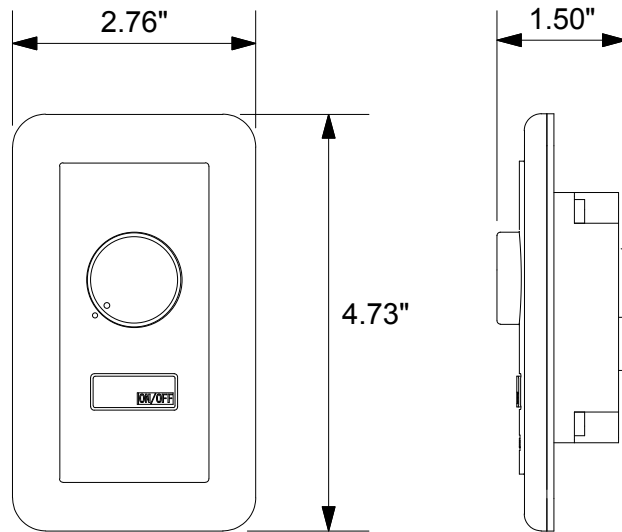

This proprietary Dimmer provides full-range dimming of Tokistar LEDs. The system components connect with CAT5 cable. Up to 25 dimmer packs may be connected in series if the total length of all CAT5 cable does not exceed 165 feet from the wall dimmer to the last dimmer pack. CAT5 cables are included with units.

The remote wall dimmer has a rotary dial and on/off switch. Power to the wall dimmer is provided from the LED Driver powering the first Dimmer Pack.

Specifications

1. Input: 6-24VDC
2. Dimensions: 1.50" D x 2.76" W x 4.73" H
3. Weight: 110g / 0.25 lbs
4. Operating Temperature: 0-40°C
5. Standards: ETL LISTED to UL 2108 when used with Tokistar lighting products