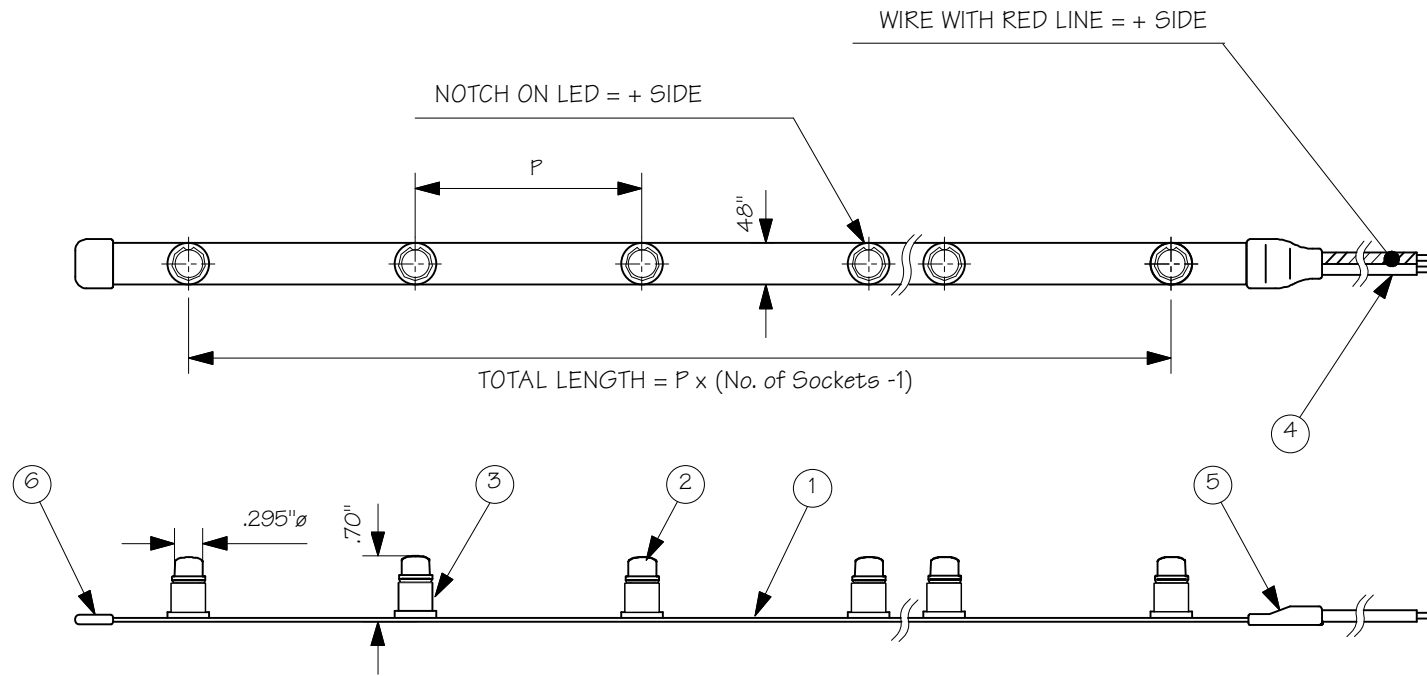

# TLP Series Tapelight with 0.4 Watt TOKILED<sup>®</sup>

CATALOG#	P (INCH)	MAX. LENGTH
TLP-30-(LED CODE)	1.2 ± .08	10 FT.
TLP-50-(LED CODE)	2 ± .08	16 FT.
TLP-80-(LED CODE)	3 ± .12	25 FT.
TLP-100-(LED CODE)	4 ± .16	30 FT.
TLP-150-(LED CODE)	6 ± .20	35 FT.

0.4 WATT TOKILED <sup>®</sup> 8VDC/50.0mA			
PART#	LED CODE	COLOR	LUMEN
TLED-WW-UB	WW-UB	2400K WHITE	7.0Lm
TLED-IW-UB	IW-UB	3000K WHITE	10.0Lm
TLED-WH-UB	WH-UB	6500K WHITE	12.0Lm