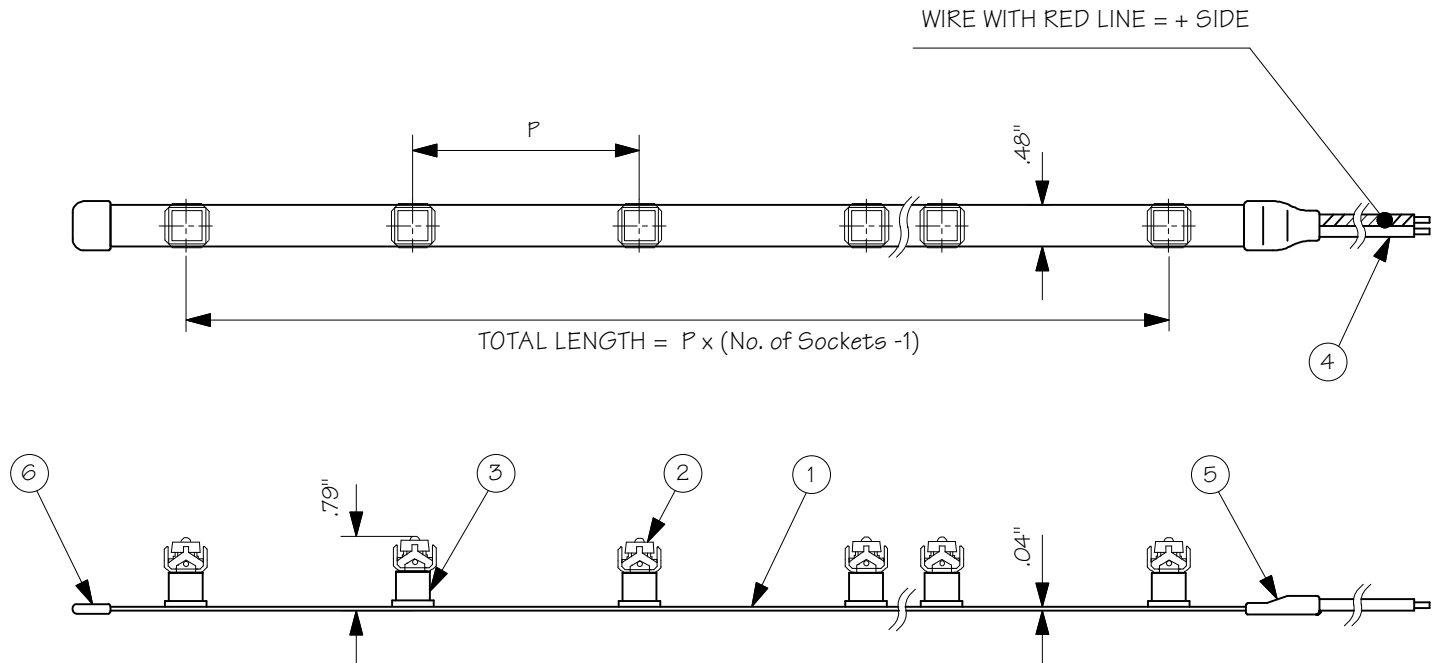

TLP-0.24 Watt P4 LEDs

CATALOG#	P (INCH)	MAX. LENGTH
TLP-30-(LED CODE)	1.2 ± .08	16 FT.
TLP-50-(LED CODE)	2 ± .08	27 FT.
TLP-80-(LED CODE)	3 ± .12	35 FT.
TLP-100-(LED CODE)	4 ± .16	39 FT.
TLP-150-(LED CODE)	6 ± .20	48 FT.

TOKISTAR LIGHTING INC.

1561 N. GEMINI PL.
ANAHEIM, CA 92801
TEL: 714 772 7005 FAX: 714 772 7014
email: info@tokistar.com Website: tokistar.com

TAPELIGHT SERIES SUBMITTAL	NO.	PART	MATERIAL
CATALOG#: TLP_-(LED CODE)	1	CABLE	PVC INSULATION WITH PLATED COPPER CONDUCTOR
DATE: NOVEMBER 3, 2008	2	LED	SOLID STATE LED
DRAWN BY: R. CORDOVA	3	LAMP SOCKET	POLYCARBONATE WITH PLATED COPPER CONTACTS
SCALE: 1:2	4	LEAD WIRE	PVC INSULATION WITH PLATED #18 AWG X 2
WEIGHT: 21g/ft.	5	CORD PROTECTOR	PVC
	6	END CAP	PVC